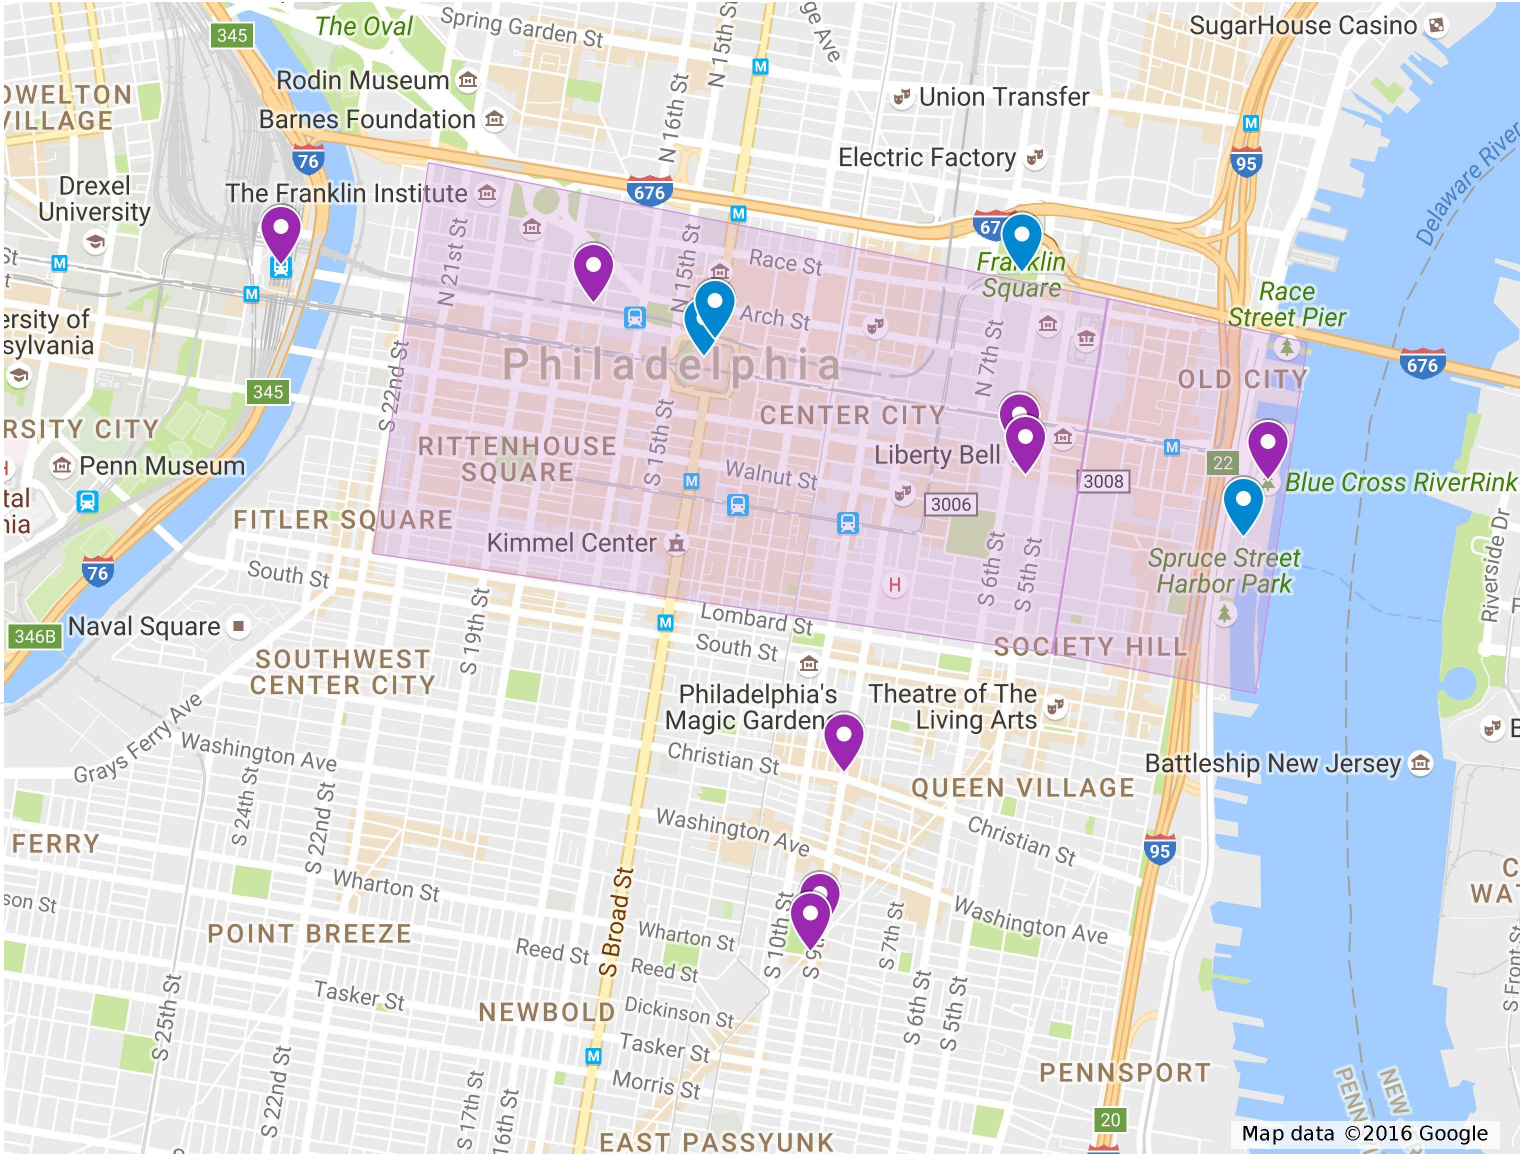

UMC - Philadelphia

High Traffic Locations (Mornings & Lunch)

-  Comcast Center Holiday Spectacular
-  Liberty Bell
-  Blue Cross RiverRink
-  30th Street Station
-  City Center
-  Old City
-  Geno's Steaks
-  Pat's King of Steaks
-  Independence Hall
-  Italian Market

Events

-  Ice Skating at Penn's Landing
-  Made in Philadelphia Holiday Market
-  Christmas Village in Philadelphia
-  Franklin Square Festival & Electrical Spectacle

Map data ©2016 Google